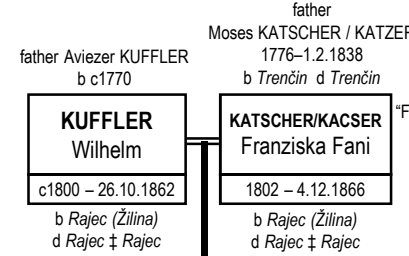

SCHWITZER – KUFFLER

KEY
born - died
+ plus half/step/adopted sibling(s)
b born
\$ baptized
l lived
m married
m1, m2 first, second marriage
d died
† buried
c circa
NFP death notice published in Neue Freie Presse available at anno.onb.ac.at
→ changed to uncertain/unconfirmed
? placenames
"known as"
Last revised 2.4.2021 by WPS