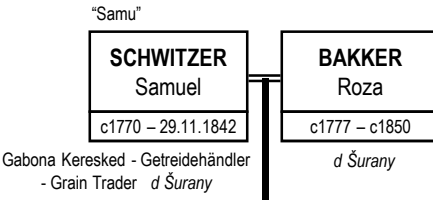

SCHWITZER – KUFFLER

KEY
born - died
+ plus half/step/adopted sibling(s)
b born
\$ baptized
l lived
m married
m1, m2 first, second marriage
d died
† buried
c circa
NFP death notice published in Neue Freie Presse available at anno.onb.ac.at
→ changed to uncertain/unconfirmed
? placenames
"known as"
Last revised 2.4.2021 by WPS